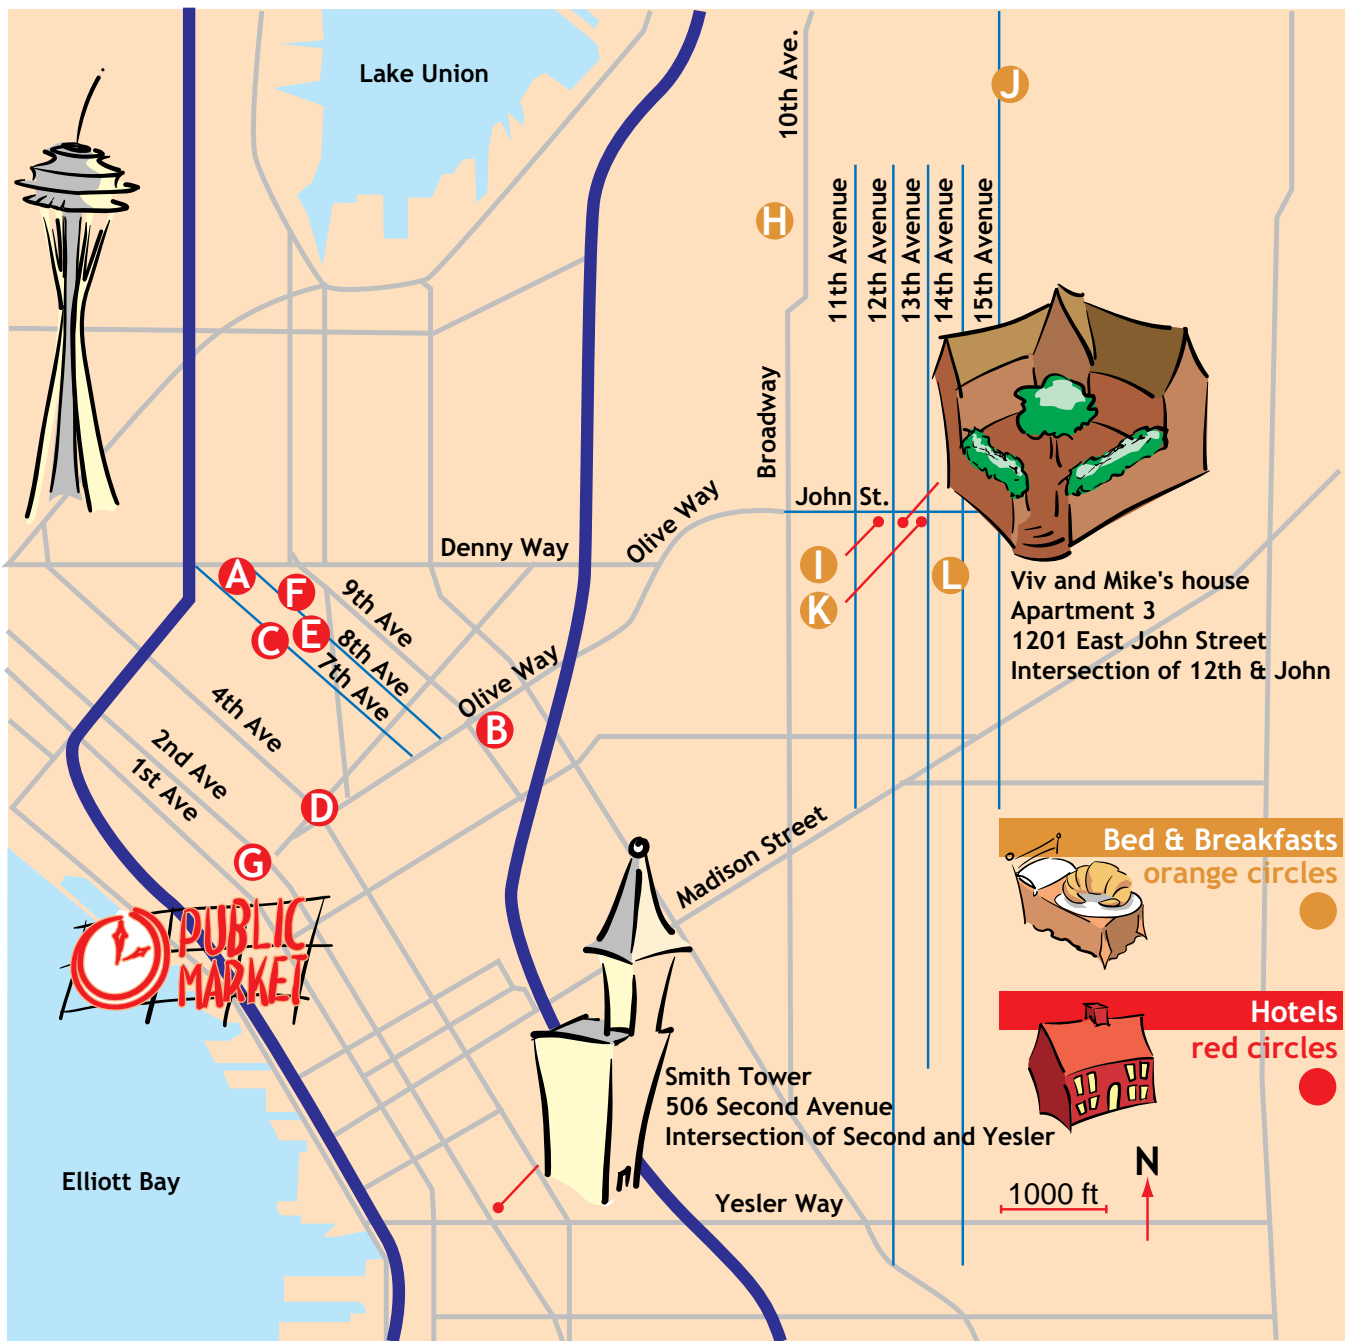

HOTELS

- **A** Best Western
  (206) 682-0200
- **B** Camlin Hotel
  (206) 682-0100
- **C** Days Inn Town Center
  (206) 448-3434
- **D** Mayflower Park Hotel
  1-800-426-5100

Mike and Viv
home: (206) 329-6685

- **E** Quality Inn City Center
  1-800-437-4867
- **F** Seattle Center Travelodge
  (206) 624-6300
- **G** St. Regis Hotel
  (206) 448-6366

BED & BREAKFASTS

- **H** Bacon Mansion
  (206) 329-1864
- **I** Hill House B&B
  (206) 720-7161
- **J** Mildred's B&B
  (206) 325-6072
- **K** Prince of Wales B&B
  (206) 325-9692
- **L** Shafer Bailey Mansion
  (206) 322-4654